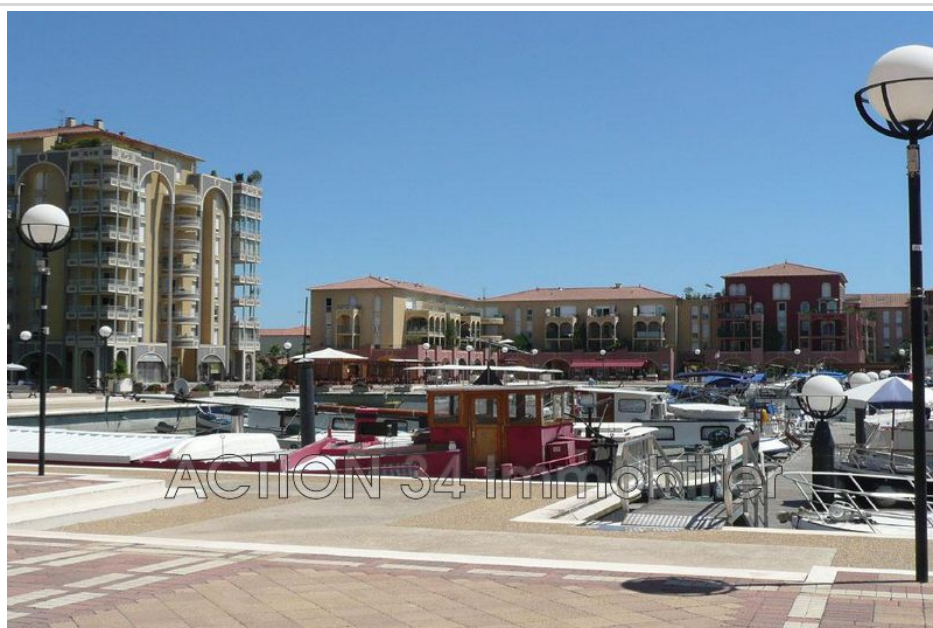

Action 34 Immo

Une équipe de professionnels expérimentés

☎ 06 71 63 75 86

www.action34immo.com

Price on request

Occupational

Surface : 68 m²

View : Port

General condition : Excellent

Features :

Parkings x 3, Air conditioning, Chauffage

Lattes

LATTES in front of the harbor, in a quiet location with a surface of 68m² IN PLAIN FOOT, ideal offices, calm and seen very appreciated contact jcc cardona 07 77 77 01 15